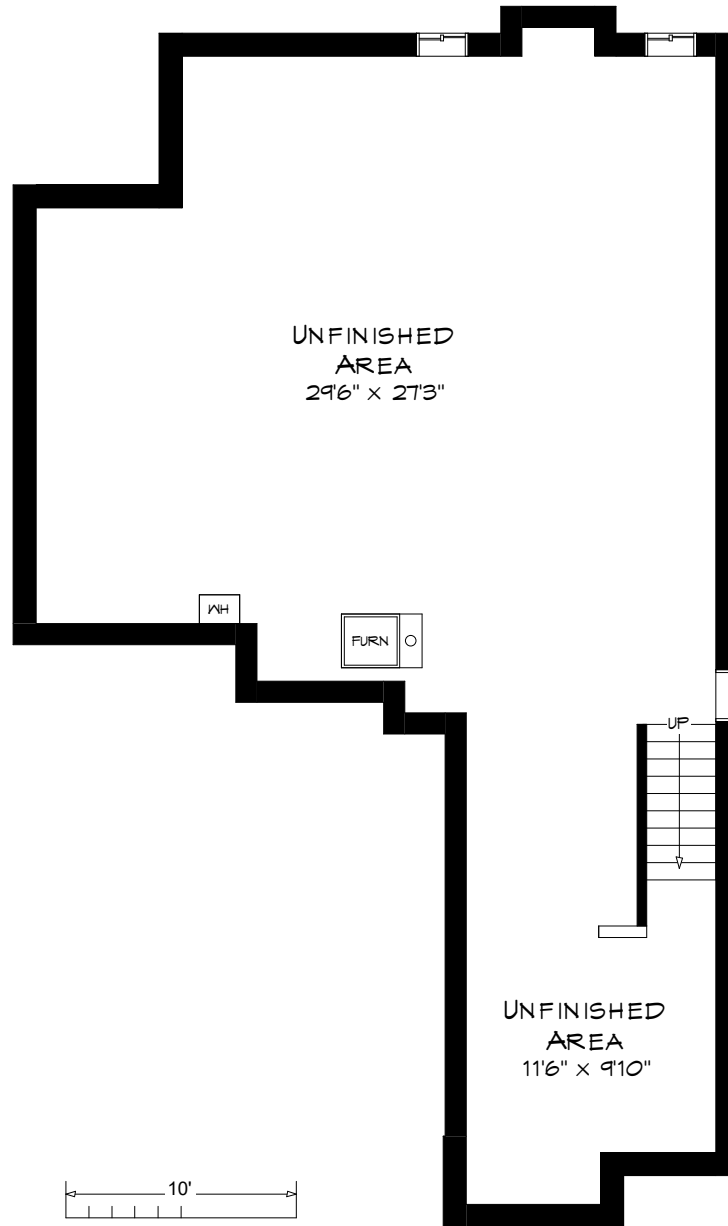

3205 VIOLET GARDENS

TOTAL SQUARE FOOTAGE
3,696 SQ.FT.

Measurements may not be 100% accurate
and should be used as a guideline only.
April - 2026

MAIN LEVEL
1,142 SQUARE FEET
+ 381 SF (GARAGE)

3205 VIOLET GARDENS

Measurements may not be 100% accurate
and should be used as a guideline only.
April - 2026

UPPER LEVEL
1,412 SQUARE FEET

3205 VIOLET GARDENS

Measurements may not be 100% accurate
and should be used as a guideline only.
April - 2026

LOWER LEVEL
1,142 SQUARE FEET