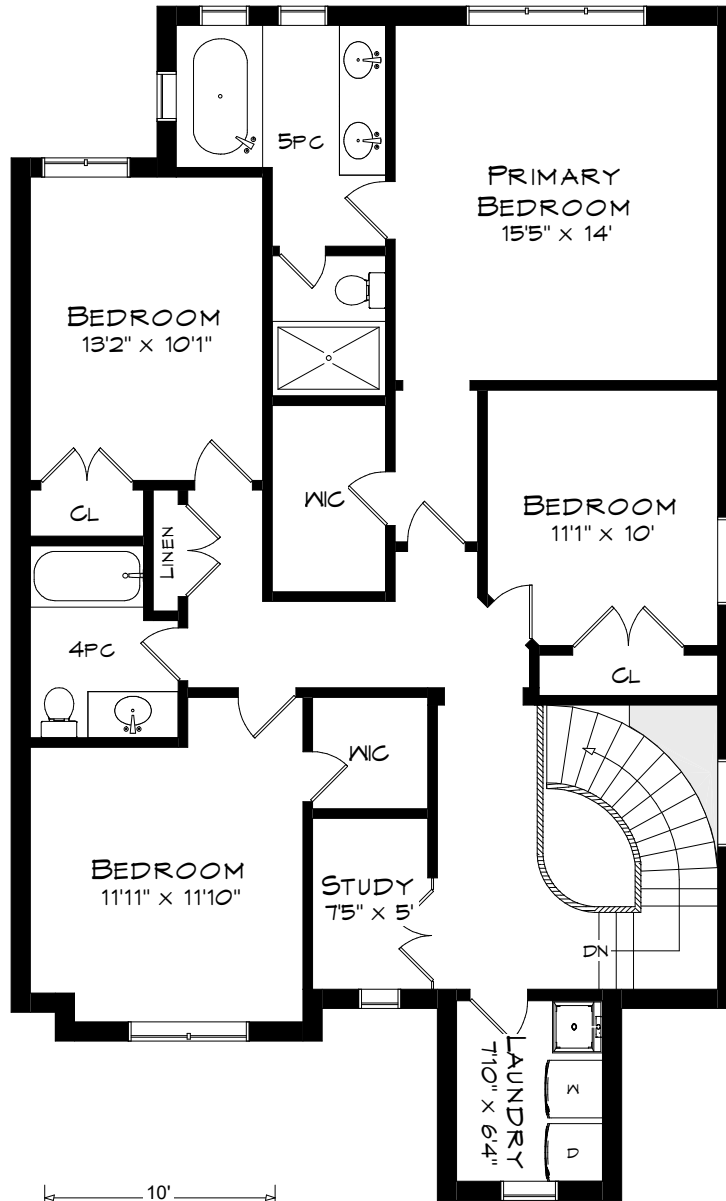

3205 VIOLET GARDENS

TOTAL SQUARE FOOTAGE
3,696 SQ.FT.

Measurements may not be 100% accurate
and should be used as a guideline only.
April - 2026

MAIN LEVEL
1,142 SQUARE FEET
+ 381 SF (GARAGE)

3205 VIOLET GARDENS

Measurements may not be 100% accurate
and should be used as a guideline only.
April - 2026

UPPER LEVEL
1,412 SQUARE FEET

3205 VIOLET GARDENS

Measurements may not be 100% accurate
and should be used as a guideline only.
April - 2026

LOWER LEVEL
1,142 SQUARE FEET