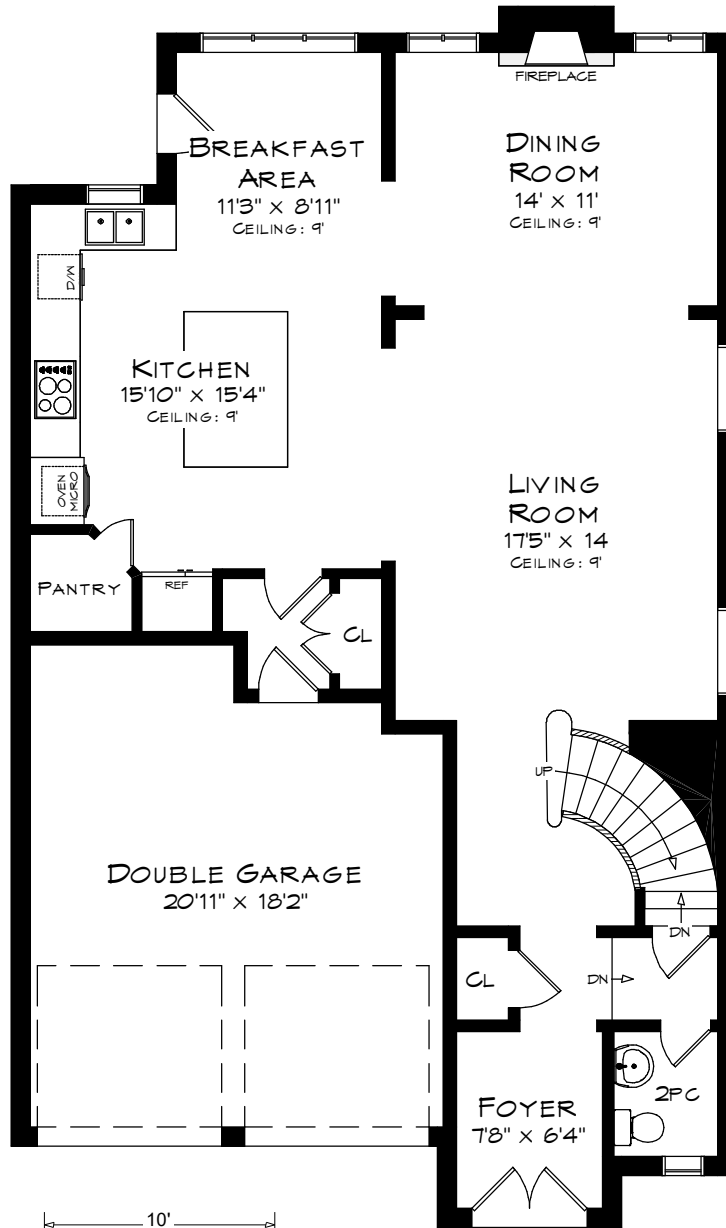

3205 VIOLET GARDENS

TOTAL SQUARE FOOTAGE
3,696 SQ.FT.

Measurements may not be 100% accurate
and should be used as a guideline only.
April - 2026

MAIN LEVEL
1,142 SQUARE FEET
+ 381 SF (GARAGE)

3205 VIOLET GARDENS

Measurements may not be 100% accurate
and should be used as a guideline only.
April - 2026

UPPER LEVEL
1,412 SQUARE FEET

3205 VIOLET GARDENS

Measurements may not be 100% accurate
and should be used as a guideline only.
April - 2026

LOWER LEVEL
1,142 SQUARE FEET